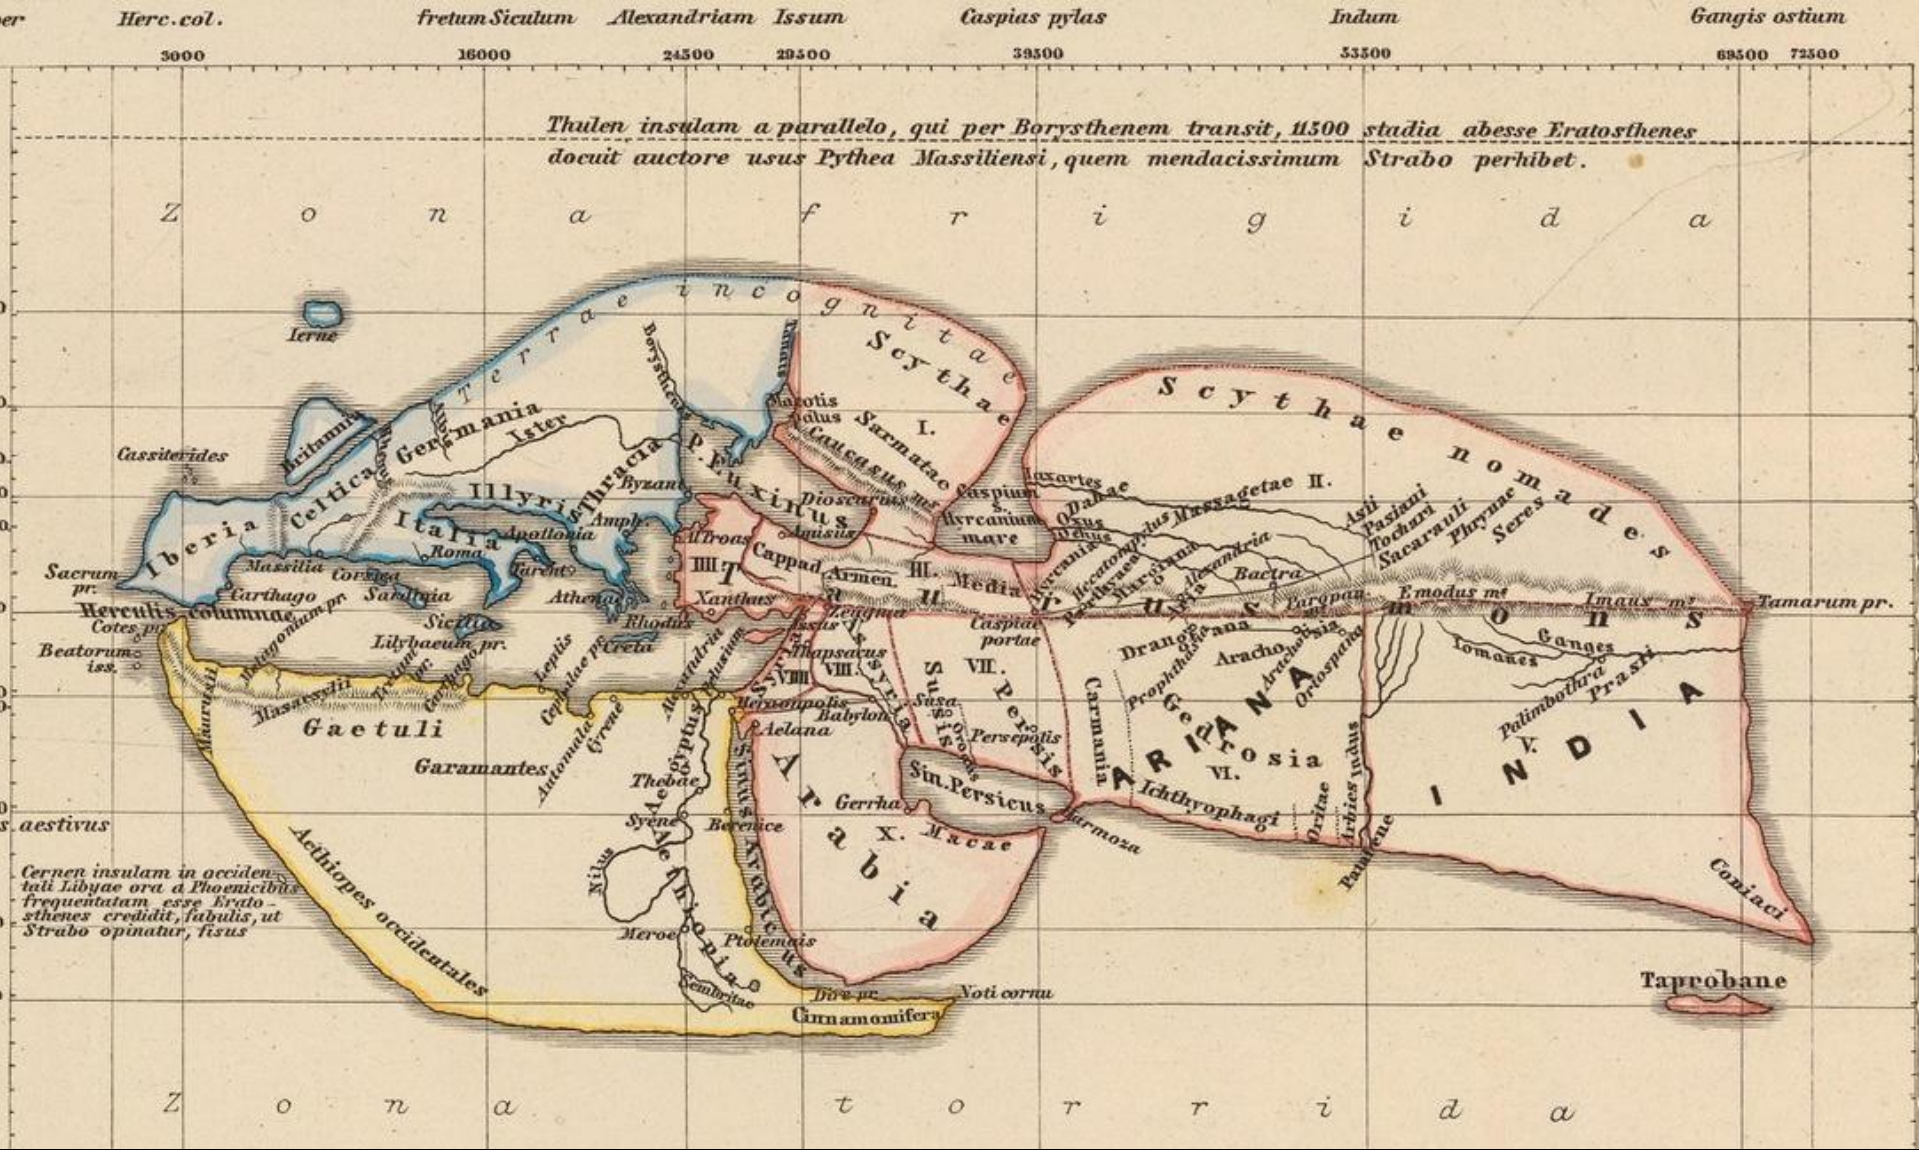

Cernen insulam in occiden-  
 tali Libyae ora a Phoenicibus  
 frequentatam esse Erato-  
 sthenes credidit, fabulis, ut  
 Strabo opinatur, fisis

**ORBIS TERRARVM**  
 ad mentem Strabonis.

Linea aequinoctialis 252000 stadia  
 1° = 700 stadia

# OPERATION WORLD

the definitive prayer guide to every nation

**Use these stickers on your map!**  
 Why not use the red stickers to mark where I travel to, and the other stickers to mark any places you visit with your family?