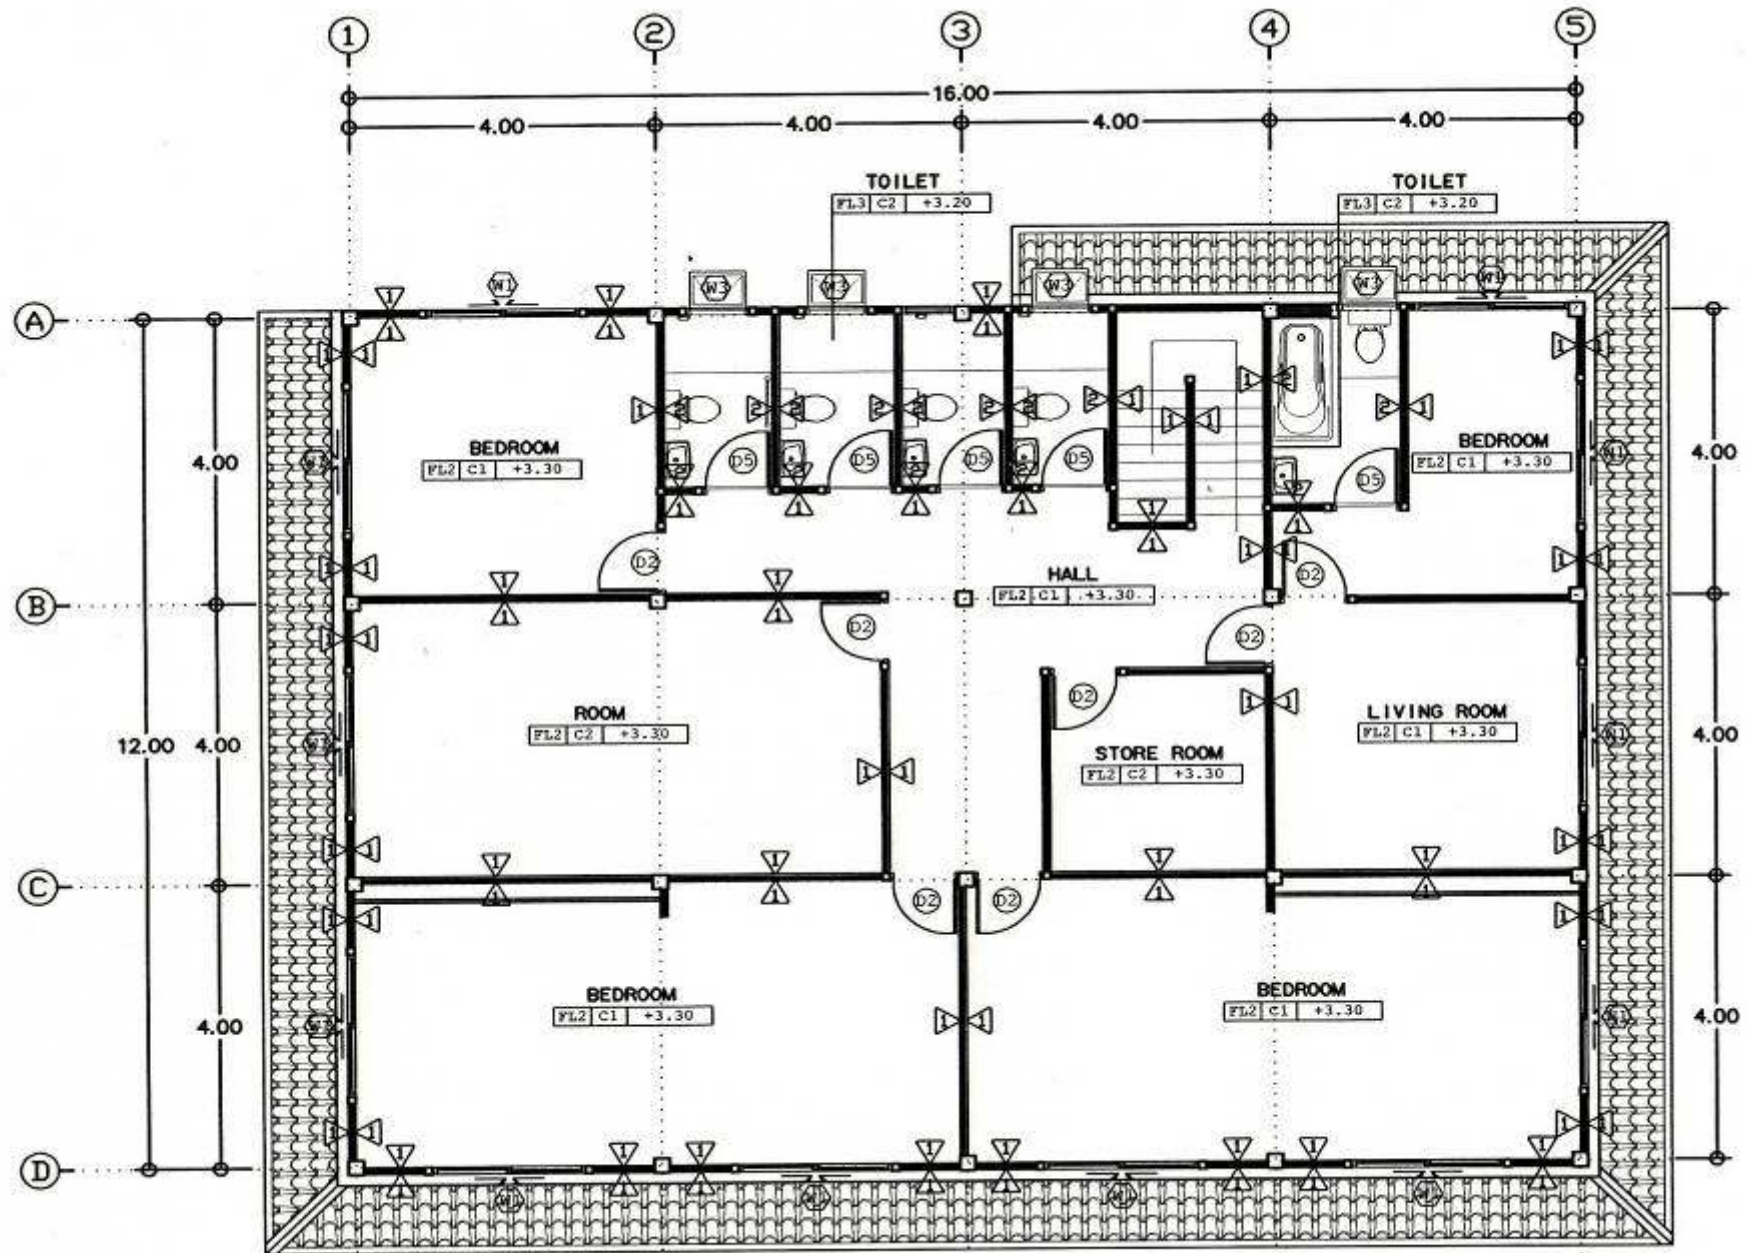

PROJECT / OWNER :

DRAWING TITLE

အိမ်အိမ်

DRAWN	DWG NO.
CHECKED	PRINT DATE
AS DRAWN	REF.

ELEVATION A
SCALE 1:75

Ground Floor

First Floor

At a Thai wedding