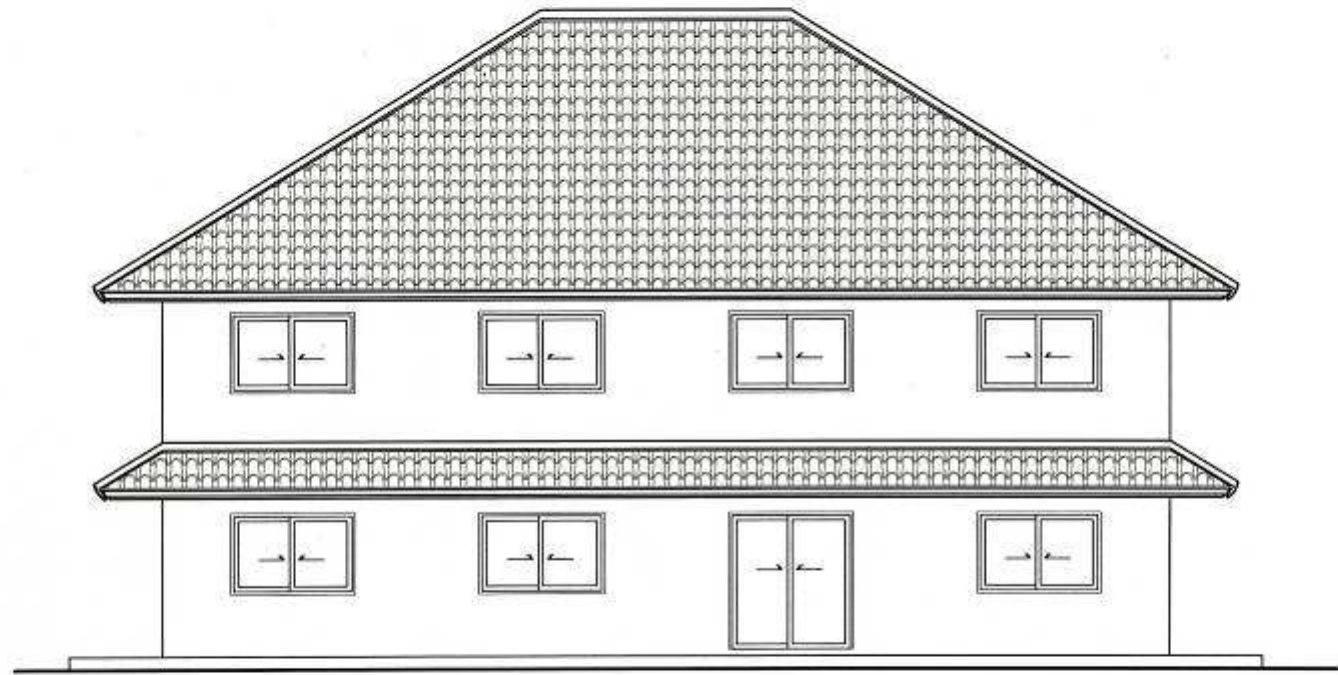

JOB OWNER အိမ်ပုံ
အင်ဂျင်နီယာ

ARCHITECT :

ASST.ARCHITECTS

STRUCTURAL ENGINEER

SANITARY ENGINEER

ELECTRICAL ENGINEER

MECHANICAL ENGINEER

GENERAL NOTE :
1. အခြေခံအားဖြင့် အင်ဂျင်နီယာအဖြစ်

PROJECT / OWNER :

DRAWING TITLE

အိမ်အိမ်

DRAWN	DWG NO.
CHECKED	PRINT DATE
AS DRAWN	REF.

ELEVATION A
SCALE 1:75

Ground Floor

First Floor

At a Thai wedding